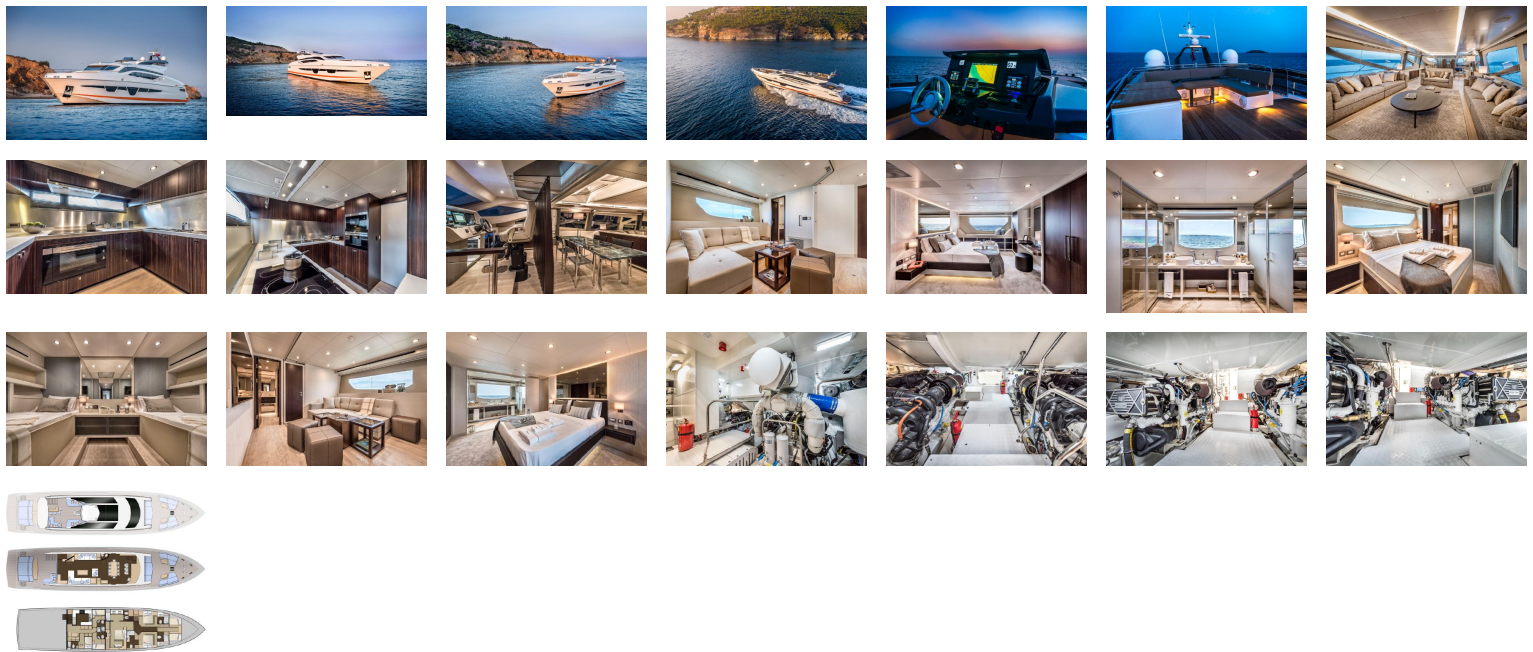

GALLERY

LOCATION MAP

MASTER ADMIN
Sprigg Yacht Consulting
951 Bald Eagle Drive
Marco Island, FL, US
Office: 1-800-266-4432
Mobile: 1-800-266-4432
steve@sycyachts.com