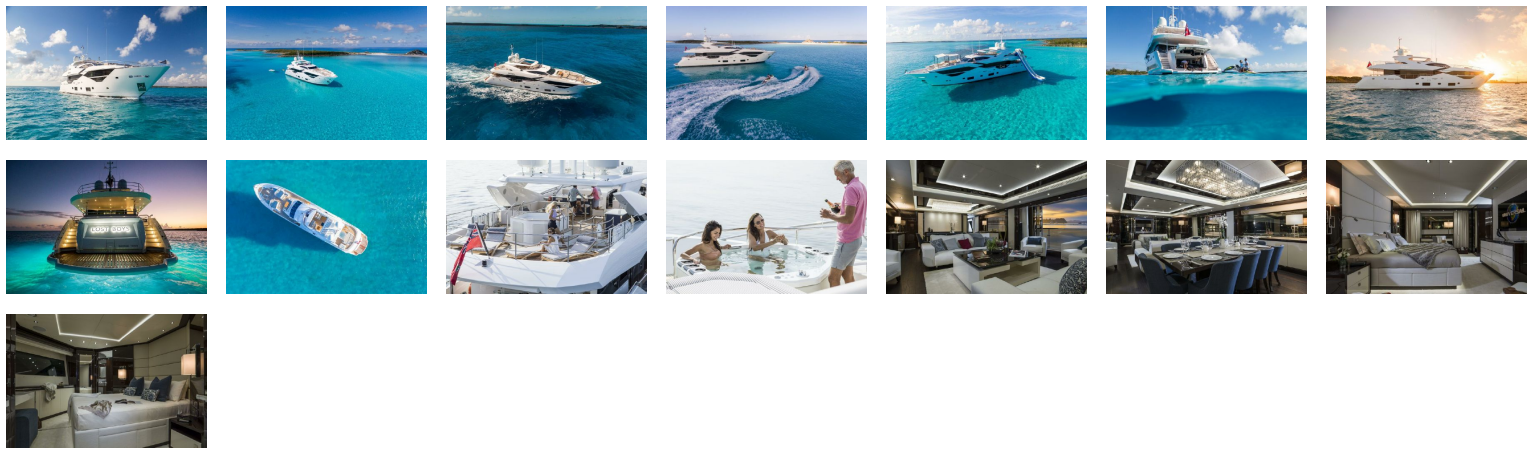

GALLERY

LOCATION MAP

MASTER ADMIN
Sprigg Yacht Consulting
951 Bald Eagle Drive
Marco Island, FL, US
Office: 1-800-266-4432
Mobile: 1-800-266-4432
steve@sycyachts.com